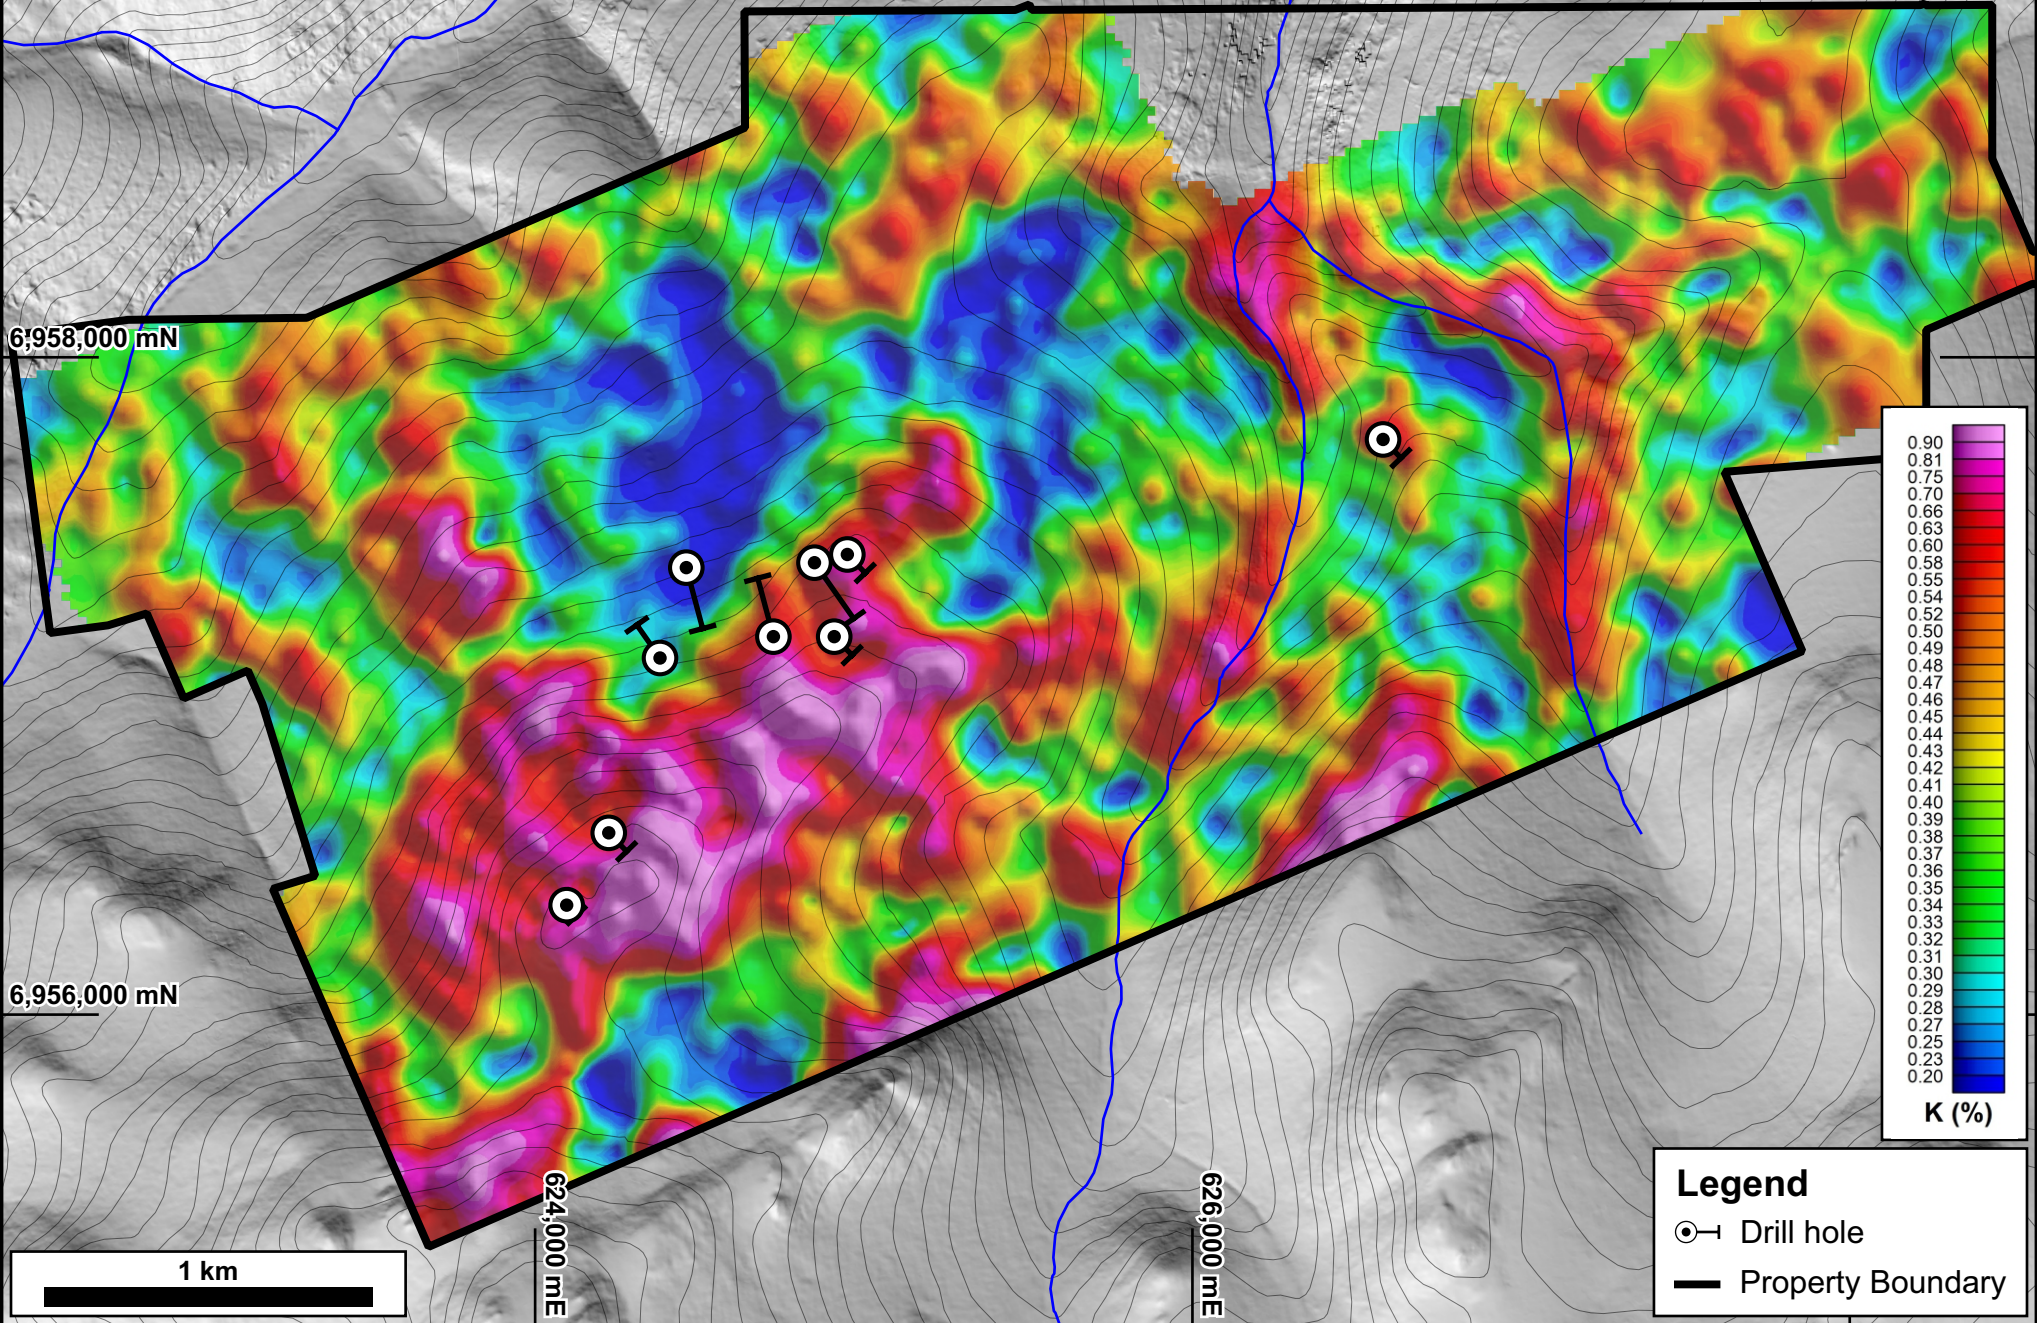

Idaho Creek Potassium

Legend
○ Drill hole
— Property Boundary

1 km

6,958,000 mN

6,956,000 mN

624,000 mE

626,000 mE