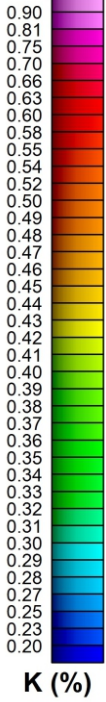

Idaho Creek Potassium

Legend
○ Drill hole
— Property Boundary

1 km

6,958,000 mN

6,956,000 mN

624,000 mE

626,000 mE